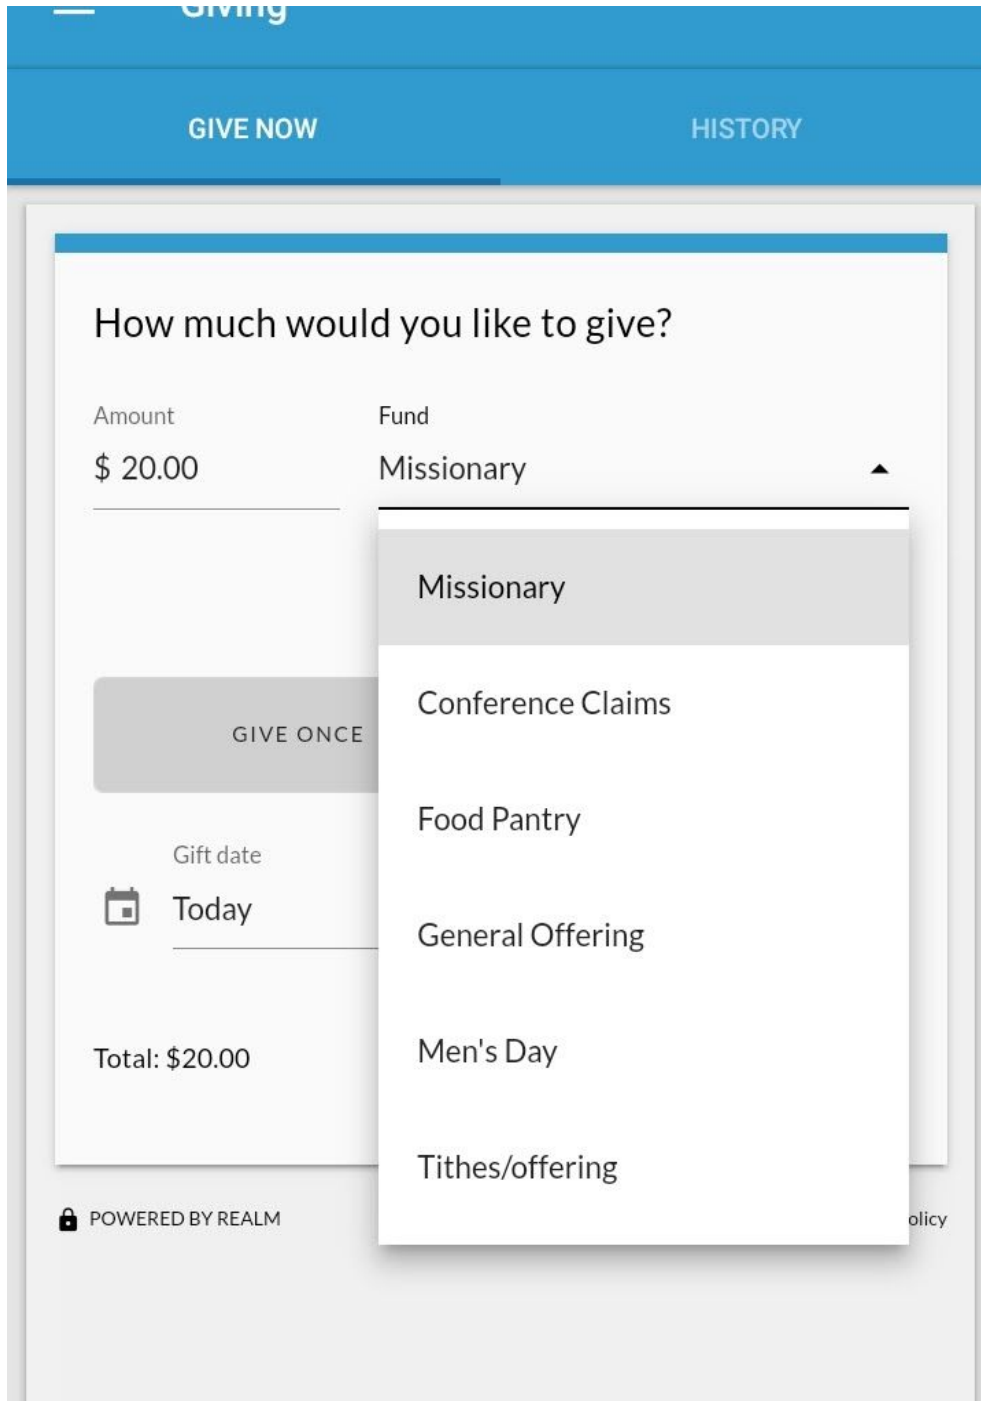

Search realm connect in the Apps Store.

Connect with your church in amazing new ways.

1. Sign In: Enter email address and password and click sign in

The image shows a sign-in form on a blue background. At the top center is a white logo consisting of a star and a swoosh. Below the logo are two input fields: the first is labeled "Email" and the second is labeled "Password". To the left of the "SIGN IN" button is a link that says "Forgot Password". The "SIGN IN" button is a dark blue rectangle with white text. At the bottom of the form, there is a link that says "Don't have an account? Sign Up".

2. Giving: Click giving
3. Amount: Enter amount
4. Fund: Use dropdown to select a fund.

- Options include Tithes/Offering, Missionary, Conference Claims, Food Pantry, General Offering, etc,.
5. Date: There's an option to select a date to give, but default will be today's date.