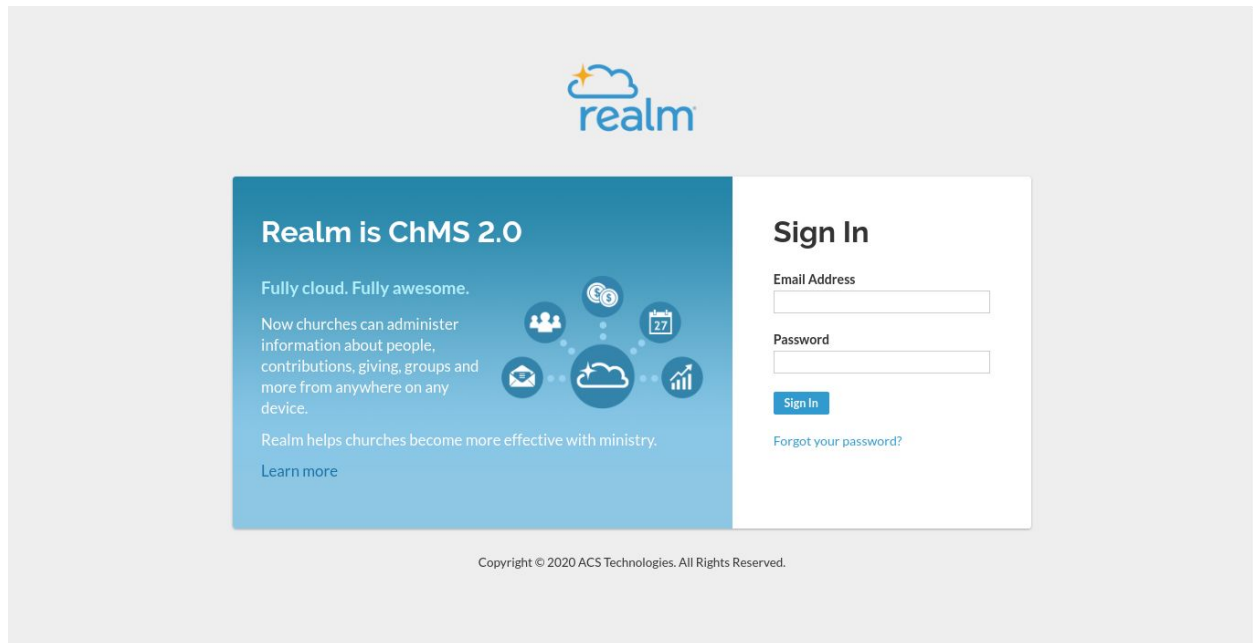

Go to <https://onrealm.org/StPaulAMEChurch/SignIn>

After creating an account you can give online or from the app.

Download App from Google Play Store. It is also available in the apple store for download.

Search realm connect in the Apps Store.

Connect with your church in amazing new ways.

1. Sign In: Enter email address and password and click sign in

The image shows a sign-in form on a blue background. At the top center is a white logo consisting of a star and a swoosh. Below the logo are two input fields: the first is labeled "Email" and the second is labeled "Password". To the left of the "SIGN IN" button is a link that says "Forgot Password". The "SIGN IN" button is a dark blue rectangle with white text. At the bottom of the form, there is a link that says "Don't have an account? Sign Up".