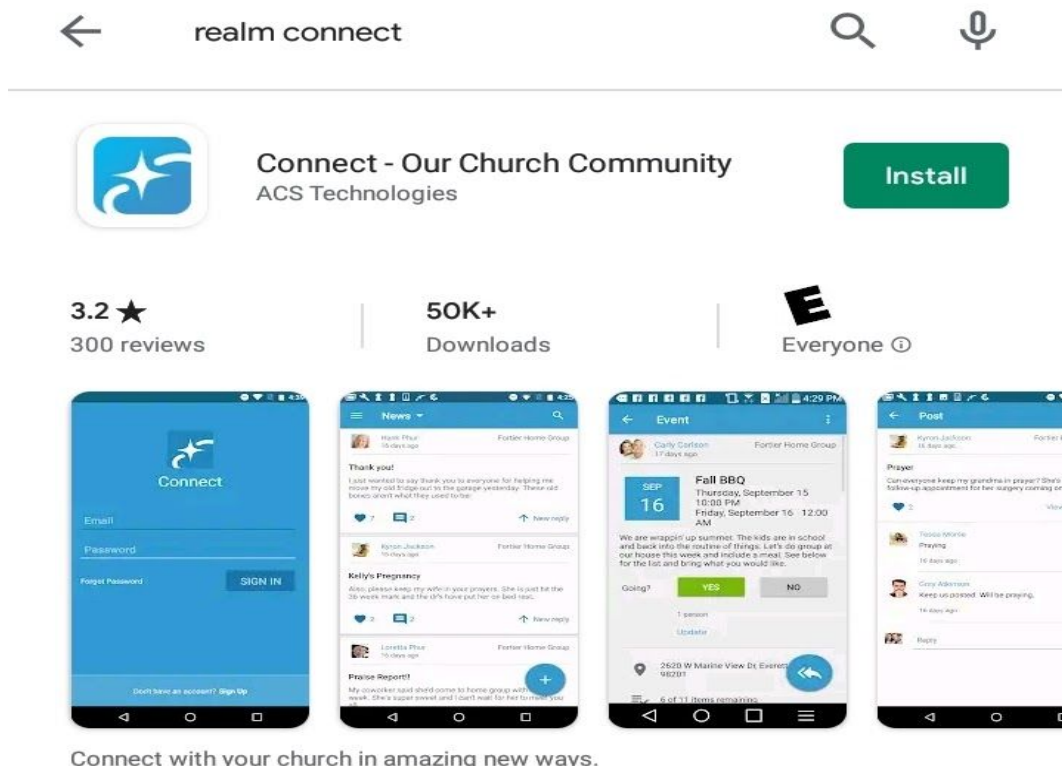

Go to <https://onrealm.org/StPaulAMEChurch/SignIn>

After creating an account you can give online or from the app.

Download App from Google Play Store. It is also available in the apple store for download.

Search realm connect in the Apps Store.

Connect with your church in amazing new ways.

1. Sign In: Enter email address and password and click sign in

The image shows a sign-in form on a blue background. At the top center is a white logo consisting of a star and a swoosh. Below the logo are two input fields: the first is labeled "Email" and the second is labeled "Password". To the left of the "SIGN IN" button is a link that says "Forgot Password". The "SIGN IN" button is a dark blue rectangle with white text. At the bottom of the form, there is a link that says "Don't have an account? Sign Up".